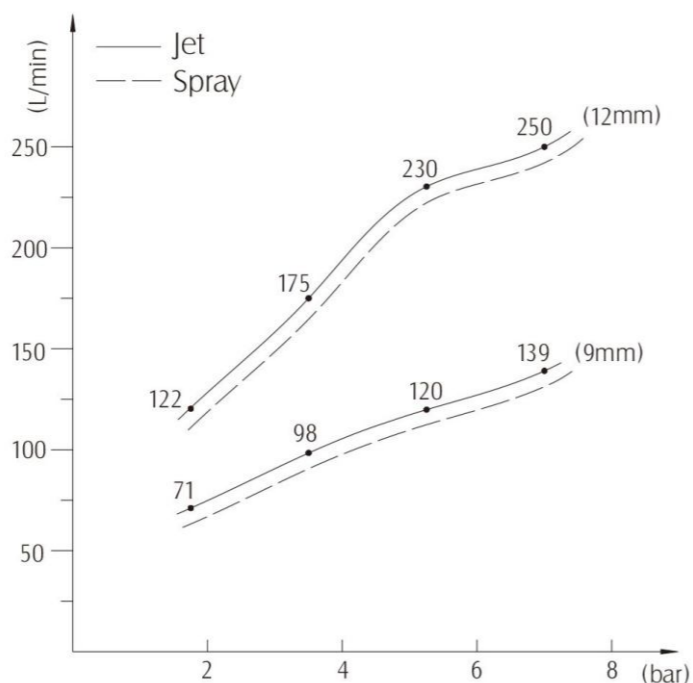

branch pipe

Branch pipe

Flow rates

Branch pipe

Code	Inlet	Outlet
	2"Male BSP	9MM/12MM
	Storz-C	9MM/12MM
	Bs336	9MM/12MM

Related products

Code	Inlet	Outlet
	2"Male BSP	9MM/12MM
	Storz-C	9MM/12MM
	Bs336	9MM/12MM

Related products

Code	Inlet	Outlet
	2"Male BSP	9MM/12MM
	Storz-C	9MM/12MM
	Bs336	9MM/12MM

Related products